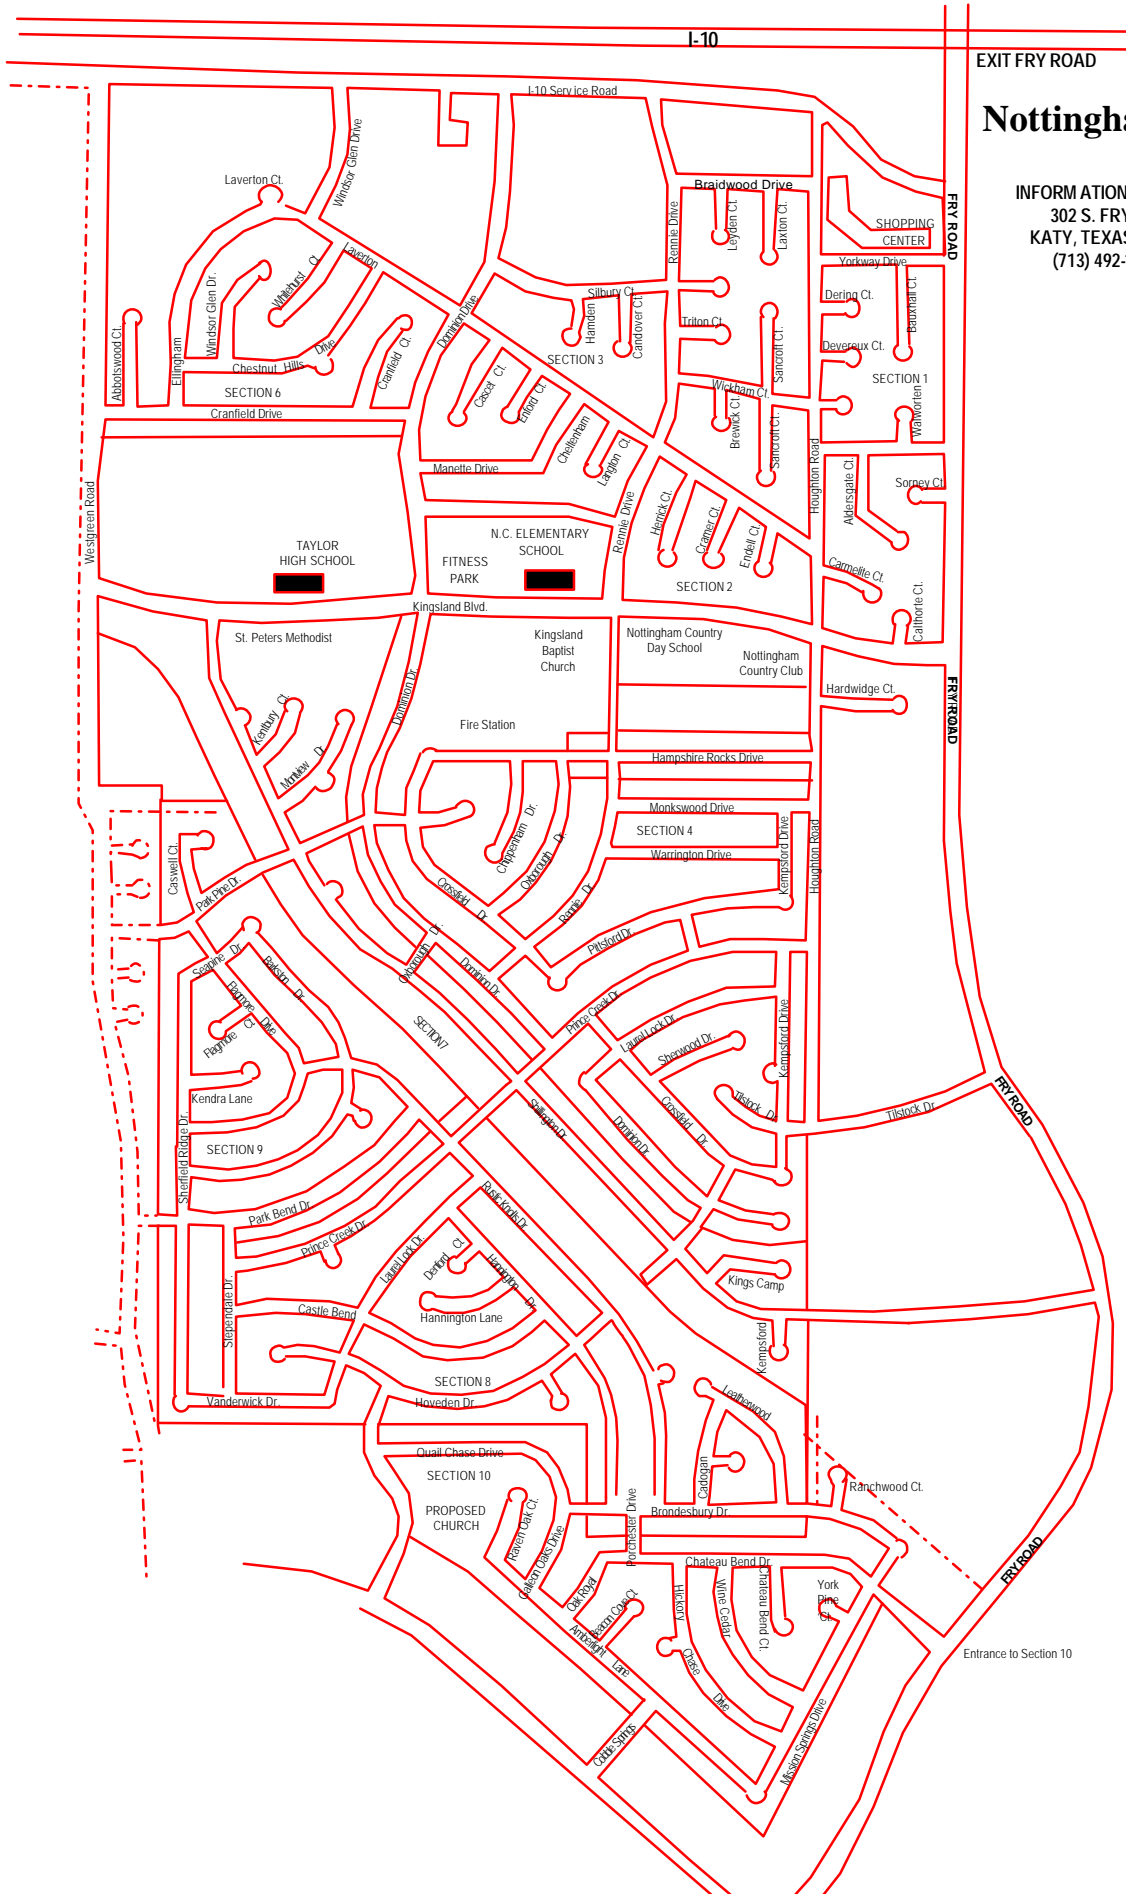

I-10

EXIT FRY ROAD

# Nottingham Country

INFORMATION CENTER  
302 S. FRY RD.  
KATY, TEXAS 77450  
(713) 492-1688

Entrance to Section 10